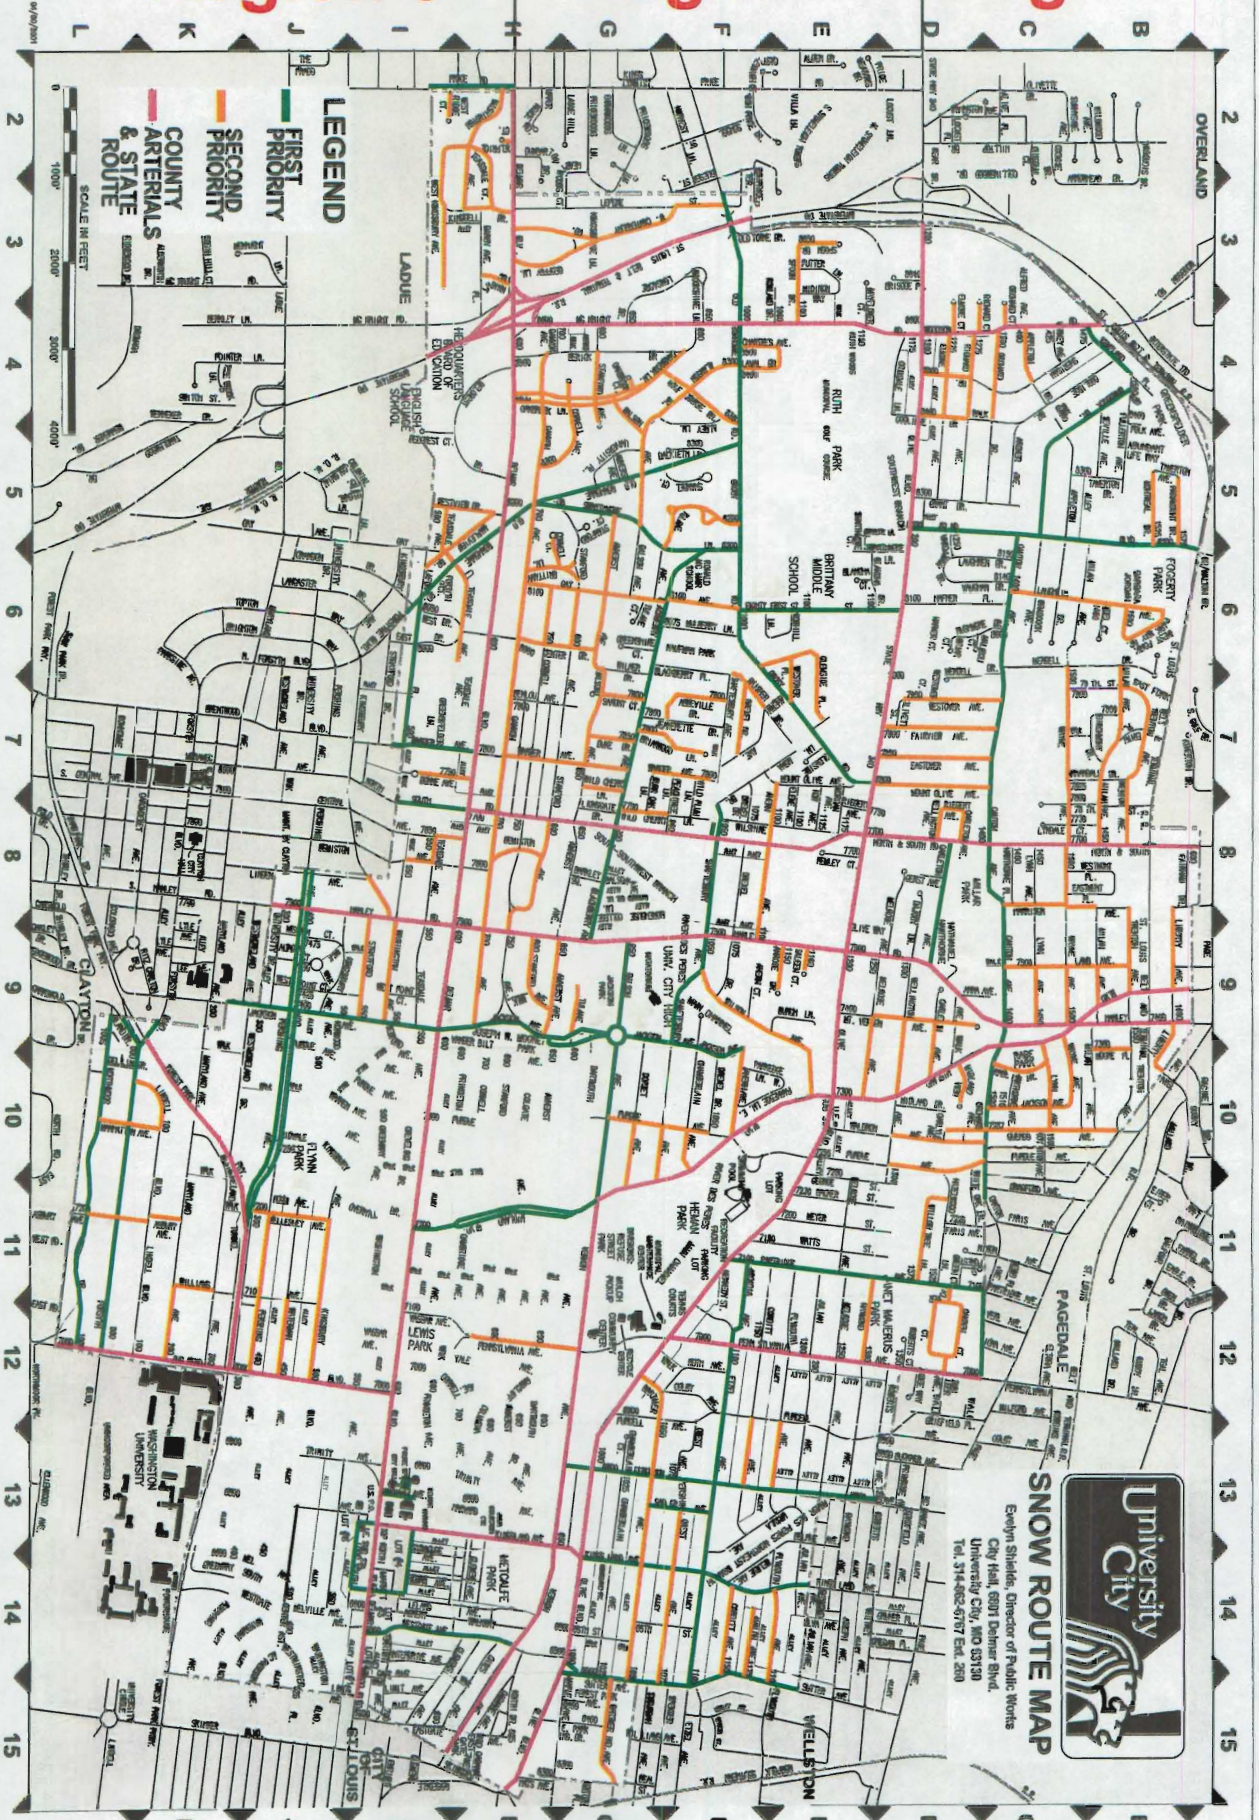

Region 3

Region 2

Region 1

LEGEND

- FIRST PRIORITY
- SECOND PRIORITY
- COUNTRY ARTERIALS & STATE ROUTE

SCALE IN FEET

0 1000' 2000' 3000' 4000'

SNOW ROUTE MAP